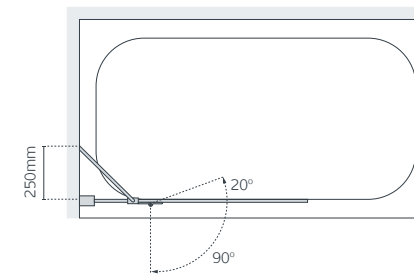

Coastline 8mm Hinged Bath Screen

8mm GLASS

Elegance and functionality combine to transform any bath into a luxurious showering space.

from £462.00 Inc. VAT

Specifications

Overall Size (width x height)	Fixed Panel (width adjustment)	Door (width)	Price Exc. VAT	Price Inc. VAT	Order Code Silver
900 - 915 x 1500	292 - 307	608	£385.00	£462.00	SS100L/R 05
1000 - 1015 x 1500	492 - 507	508	£401.00	£481.20	SS105L/R 05

Left-hand opening

Right-hand opening

IMPORTANT: Please specify whether you require a left-hand or right-hand opening Bath Screen when ordering.