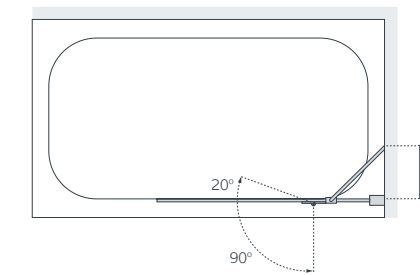

Coastline 8mm Hinged Bath Screen

8mm GLASS

Elegance and functionality combine to transform any bath into a luxurious showering space.

from £462.00 Inc. VAT

Specifications

Overall Size (width x height)	Fixed Panel (width adjustment)	Door (width)	Price Exc. VAT	Price Inc. VAT	Order Code Silver
900 - 915 x 1500	292 - 307	608	£385.00	£462.00	SS100L/R 05
1000 - 1015 x 1500	492 - 507	508	£401.00	£481.20	SS105L/R 05

Left-hand opening

Right-hand opening

IMPORTANT: Please specify whether you require a left-hand or right-hand opening Bath Screen when ordering.